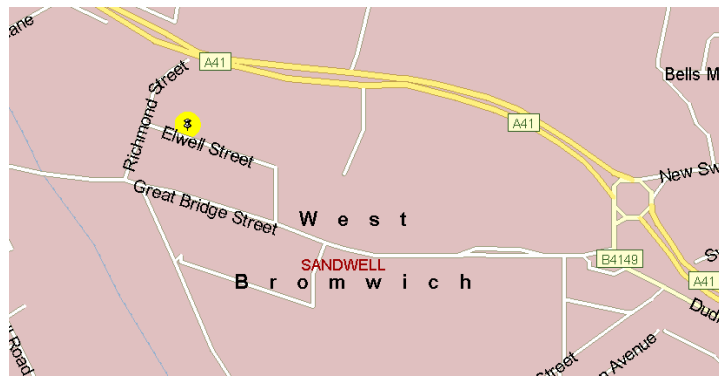

How to find us.

Directions M5 North

Proceed to junction 1 on the M5, exit at junction 1. Take the 5th exit off the island on the A41 express way sign posted Wolverhampton & Dudley.

the next island and take the 2nd exit still following the signs for Wolverhampton & Dudley.

At the next island take the 2nd exit continuing on the A41.

As you approach the next island there is a large petrol station on the left-hand side, at the island take the 1st exit left and the immediate 1st turning right into Great Bridge.

Continue along Great Bridge Street, take 1st turning on the right hand side, which is Richmond Street South, turn into Richmond Street and take the next turning on the right, which is Elwell Street. Carry on down Elwell Street, KSM Springs is 100 yards on the left-hand side.