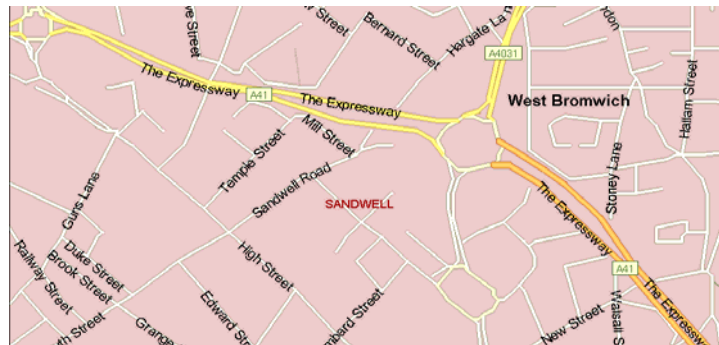

How to find us.

Directions M5 North

Proceed to junction 1 on the M5, exit at junction 1. Take the 5th exit off the island on the A41 express way sign posted Wolverhampton & Dudley.

the next island and take the 2nd exit still following the signs for Wolverhampton & Dudley.

At the next island take the 2nd exit continuing on the A41.

As you approach the next island there is a large petrol station on the left-hand side, at the island take the 1st exit left and the immediate 1st turning right into Great Bridge.

Continue along Great Bridge Street, take 1st turning on the right hand side, which is Richmond Street South, turn into Richmond Street and take the next turning on the right, which is Elwell Street. Carry on down Elwell Street, KSM Springs is 100 yards on the left-hand side.